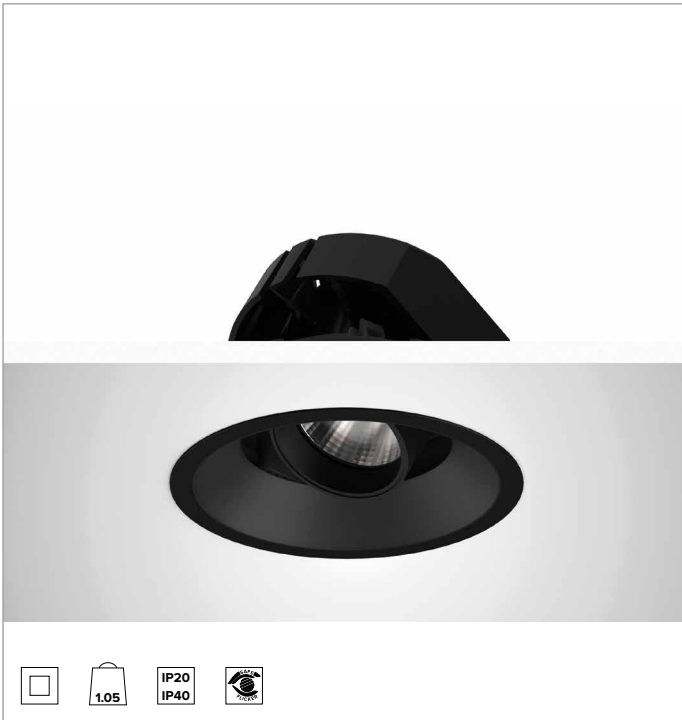

1T8619EL | CTEVO ARCHITECTURAL 160

Adjustable recessed LED projector in a trim version

		3000K	H(m)	D(m)	Emax(lx)	
		Ra90		10°		
		Fixture Power	14W	1	0.18	16504
		Source Flux	1141lm	2	0.35	4126
		Fixture Flux	898lm	3	0.53	1834
		Efficacy	63lm/W	4	0.70	1031
TS1371	I _{max} =14464cd/klm	I _{max}	16504cd	5	0.88	660

CCT nominal: 3000K

Lifetime (L80/B10): >50000h tq +25°C

ILLUMINOTECHNICAL CHARACTERISTICS

NSP - precision optics with a black silicone cut off ring. Version with a convex faceted highly reflective anodised aluminium reflector and a holographic diffusion filter. UGR<19 (EN 12464-1).

Optic: REFLECTOR

Beam angles: NSP

Optical efficiency: 79%

Fixture flux: 898lm

Luminous efficacy: 63lm/W

Photobiological safety: Compliant with RG1 low risk group

MECHANICAL CHARACTERISTICS

Die-cast black painted anodised aluminium body and dissipator. Black colour cover. The optical unit can be adjusted up to 40° on the vertical plane with a mechanical beam locking system and a graduated scale, and 358° on the horizontal plane. Trim version with an integrated black ring.