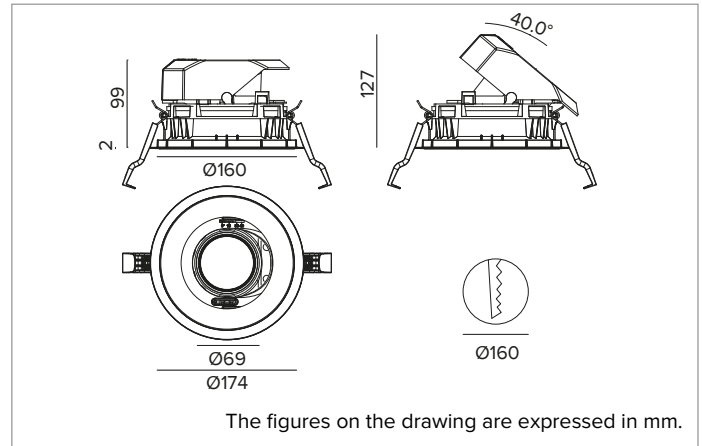

SOURCE

High efficiency Chip on Board LED Ra90. Ra80 on request.

Energy efficiency class: F

Nominal power: 12W

Nominal flux: 1141lm

Colour rendering index: 90

Rf: 92

Rg: 101

CCT nominal: 3000K

Lifetime (L80/B10): >50000h tq +25°C

ILLUMINOTECHNICAL CHARACTERISTICS

NSP - precision optics with a black silicone cut off ring. Version with a convex faceted highly reflective anodised aluminium reflector and a holographic diffusion filter. UGR<19 (EN 12464-1).

Optic: REFLECTOR

Beam angles: NSP

Optical efficiency: 79%

Fixture flux: 898lm

Luminous efficacy: 63lm/W

Photobiological safety: Compliant with RG1 low risk group

MECHANICAL CHARACTERISTICS

Die-cast black painted anodised aluminium body and dissipator. Black colour cover. The optical unit can be adjusted up to 40° on the vertical plane with a mechanical beam locking system and a graduated scale, and 358° on the horizontal plane. Trim version with an integrated black ring.

Colour and finish: Deep black

Weight: 1.05Kg

Version: TRIM

Degree of protection: IP20 for recessed part

Degree of protection: IP40 for exposed part

ELECTRICAL CHARACTERISTICS

Integrated electronic ON-OFF driver. Luminaire compliant with EN 60598-2-22 for power supply from a centralised emergency system CPSS (Central Power Supply System), not incorporated in the luminaire - high risk areas excluded. The default power and flux are 100% in AC and 100% in DC.

Fixture Power: 14W

Power supply: 220-240Vac 50/60Hz

Insulation Class: CLASS 2

Type of driver / Control: ON-OFF

Driver included: YES

Class F: YES

SAFE FLICKER: PstLM=<1 and SVM=<0.4 (IEC TR 61547-1 and IEC TR 63158), to ensure a more comfortable and safe light

Ambient temperature: 0°C / +25°C

INSTALLATION

Quick tool-free mounting system for false ceiling installation from 0.5 to 30mm.

NOTES

110-277Vac version available on request.

WARRANTY

5 years.

WARNING

Luminaire designed for disposal/recycling at end-of-life. Replaceable (LED only) light source by a professional. Replaceable control gear by a professional.

Due to the technological evolution of the electronic components, the data provided may be updated, and as such, confirmation must be requested during the order process.

Luminous flux and power supply have +/-10% tolerances with respect to the indicated value. tq +25°C (CIE 121).

We reserve the right to make technical changes.

Targetti Sankey S.r.l.
Via Pratese, 164
50145 Firenze - Italy
Tel: +39 055 37911
targetti.com
targetti@targetti.com

CCIAA Firenze
Share Capital:
€ 500.000,00
VAT N. (IT):
01537660480
R.E.A: FI-275656

TARGETTI